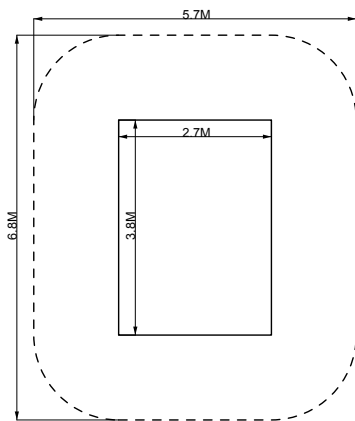

GP252 - THE MAPLE

PRICE INCLUDES:

- A Tower System manufactured from pressure treated timber.
- A 1.5M Tower Platform with Roof. [Part assembled for convenience]
- A single net Climber
- Slide
- Flat Swing Seat
- Sandpit [sand not included]
- All required fixings
- Ground Anchors
- Full illustrated installation instruction manual

THINGS TO BE AWARE OF:

- For Domestic Use Only
- For Outdoor Use Only
- Maximum User Age: 12 Years
- Maximum load Weight: 70kg
- Maximum Persons per Unit: 3
- Adult Supervision Recommended at all times
- Unit **MUST NOT** be installed onto any hard surface.
- Unit **MUST** be installed onto a flat and level surface
- Unit **MUST** be fixed to the ground prior to use. (Ground Anchors are supplied)

TECHNICAL INFORMATION:

PRODUCT DIMENSIONS

D-4M, W-2.7M, H-3M

RECOMMENDED AREA REQUIRED

MINIMUM 1.5M AROUND EQUIPMENT

AGE RANGE

3 - 12 Years

TIME REQUIRED