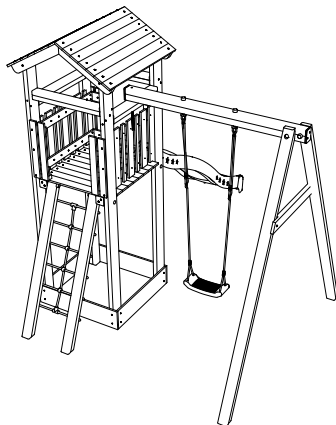

GP252 - THE MAPLE

PRICE INCLUDES:

- A Tower System manufactured from pressure treated timber.
- A 1.5M Tower Platform with Roof. [Part assembled for convenience]
- A single net Climber
- Slide
- Flat Swing Seat
- Sandpit [sand not included]
- All required fixings
- Ground Anchors
- Full illustrated installation instruction manual

THINGS TO BE AWARE OF:

- For Domestic Use Only
- For Outdoor Use Only
- Maximum User Age: 12 Years
- Maximum load Weight: 70kg
- Maximum Persons per Unit: 3
- Adult Supervision Recommended at all times
- Unit **MUST NOT** be installed onto any hard surface.
- Unit **MUST** be installed onto a flat and level surface
- Unit **MUST** be fixed to the ground prior to use. (Ground Anchors are supplied)

TECHNICAL INFORMATION:

PRODUCT DIMENSIONS

D-4M, W-2.7M, H-3M

RECOMMENDED AREA REQUIRED

MINIMUM 1.5M AROUND EQUIPMENT

AGE RANGE

3 - 12 Years

TIME REQUIRED