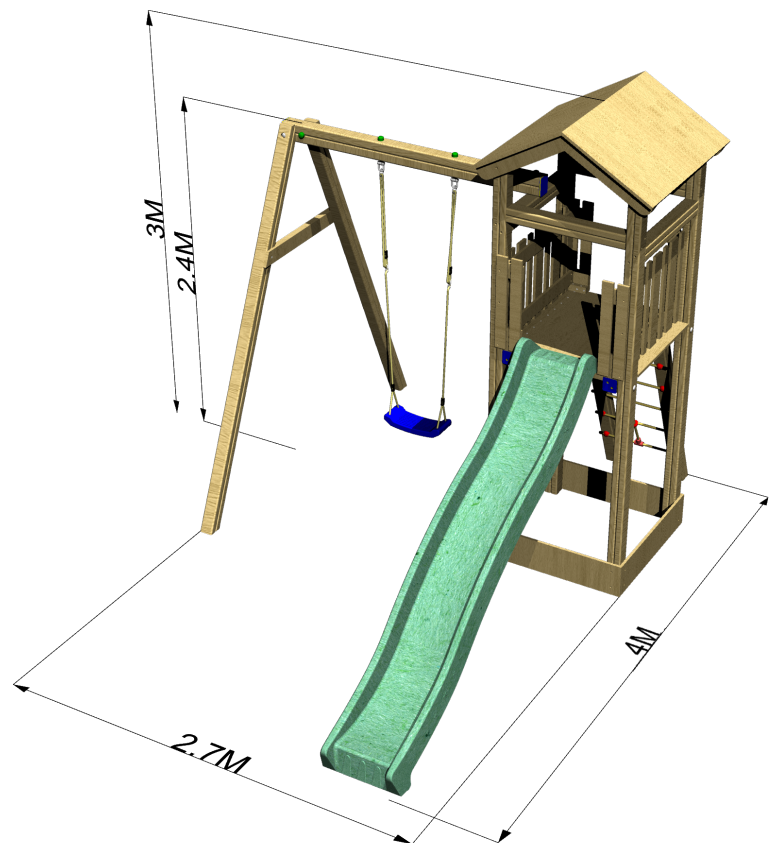

GP252 - THE MAPLE

PRICE INCLUDES:

- A Tower System manufactured from pressure treated timber.
- A 1.5M Tower Platform with Roof. [Part assembled for convenience]
- A single net Climber
- Slide
- Flat Swing Seat
- Sandpit [sand not included]
- All required fixings
- Ground Anchors
- Full illustrated installation instruction manual

THINGS TO BE AWARE OF:

- For Domestic Use Only
- For Outdoor Use Only
- Maximum User Age: 12 Years
- Maximum load Weight: 70kg
- Maximum Persons per Unit: 3
- Adult Supervision Recommended at all times
- Unit **MUST NOT** be installed onto any hard surface.
- Unit **MUST** be installed onto a flat and level surface
- Unit **MUST** be fixed to the ground prior to use. (Ground Anchors are supplied)

TECHNICAL INFORMATION:

PRODUCT DIMENSIONS

D-4M, W-2.7M, H-3M

RECOMMENDED AREA REQUIRED

MINIMUM 1.5M AROUND EQUIPMENT

AGE RANGE

3 - 12 Years

TIME REQUIRED